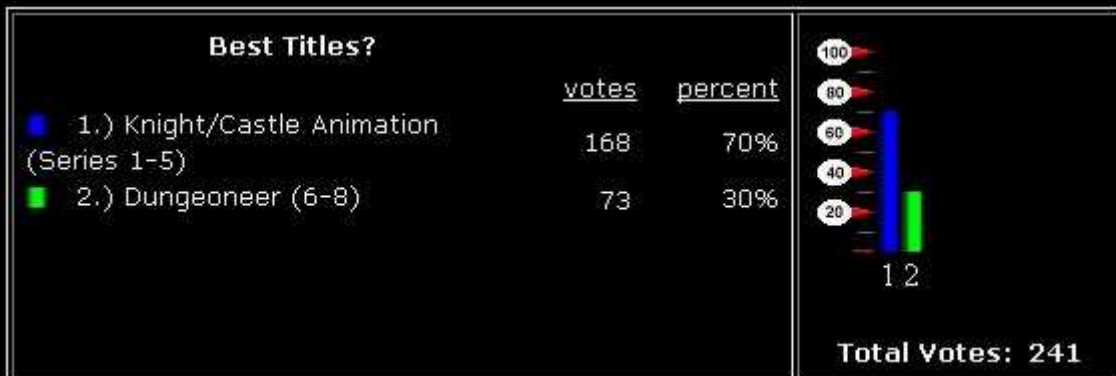

Votecaster Results

Two **Knightmare** Votecasters have been running on this site since Summer 1999. Visitors were offered the chance to vote on their favourite books, characters, rooms etc. The site was re-designed in February 2001, and the two Votecasters were merged into one, and the few questions which were removed from the voting. you can see the results of them here:

Best Life Force Status?

	<u>votes</u>	<u>percent</u>
1.) Face/Skull (Series 1-5)	139	84%
2.) Walking Knight (Series 6-7)	20	12%
3.) A Cake (Series 8)	6	4%

**Total Votes: 165****Best Dungeon-killer?**

	<u>votes</u>	<u>percent</u>
1.) The Corridor of Blades	78	47%
2.) The Causeways	14	8%
3.) The 'Play Your Cards Right'	16	10%
4.) The Stained Glass room	7	4%
5.) Stupidity	51	31%